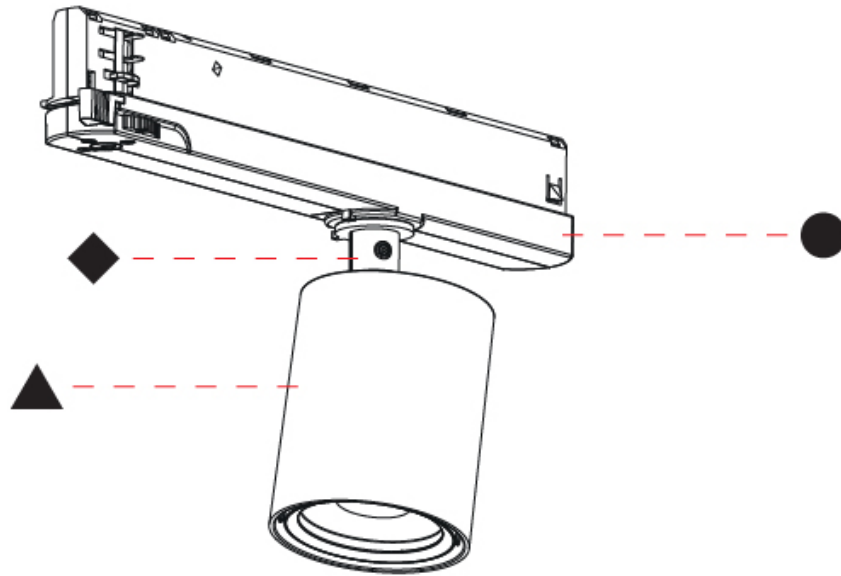

CENTRIQ IN TRACK

A3T216-

PROJECT

TYPE

SPECIFIER

QUANTITY

DATE

A